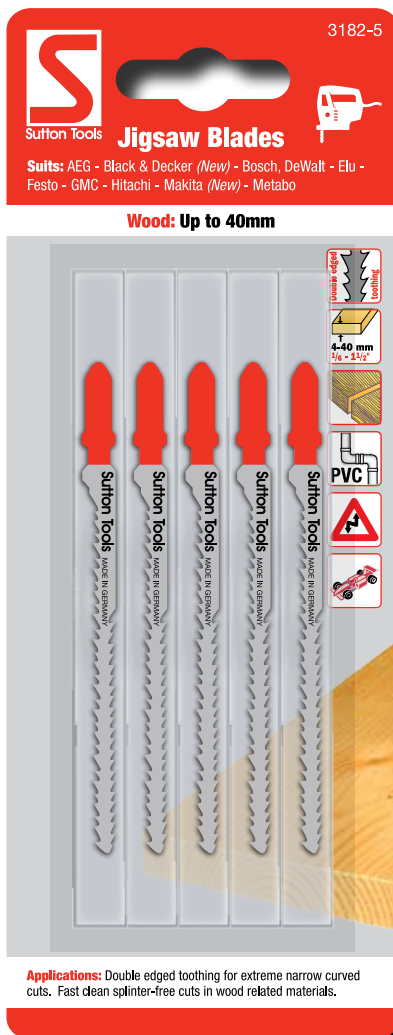

Release Date: 01/07/09

Sharepoint No: NP000080

Jigsaw Blade Wood Double Edged

Double edged toothing for extreme narrow curved cuts. Fast clean splinter-free cuts in wood related materials.

Features

- Double edged blade for forward and backward cutting
- Allows tighter scroll cuts
- For wood up to 40mm thick
- Euro Shank
- Made in Germany

Product Group C0502

Product Code 352453182

Order Qty: 1	List Price:
---------------------	--------------------

Product Advice
Jigsaw Blades